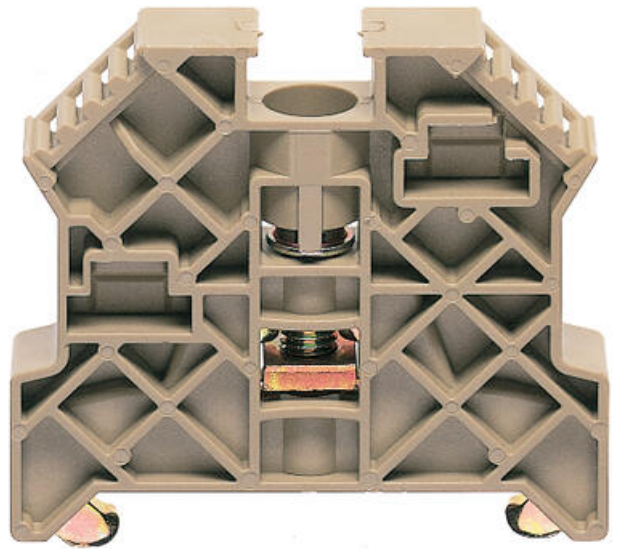

END STOPS - TS35/TS32 & TS15

TS 15, TS 32, TS35

2005.2

ES 35 Beige, Compact TS35 screw end stop

- Compact & heavy duty versions
- Material polyamide 6.6
- Snap on or Screw mounting

**PRODUCT DESCRIPTION****TECHNICAL DATA****GENERAL DATA**

Colour	Beige
Mounting	TS 35

DIMENSIONS

Length	45.5 mm
Width	7.5 mm
Height	31 mm

MATERIALS

Material	Polyamide 6.6
Flammability class	UL94-V2
Operating temperature from	-40 °C
Operating temperature to	105 °C