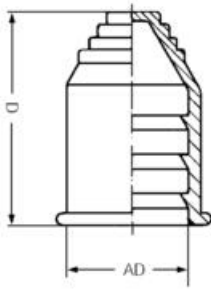

**RQE END CAP**

5030.012.207

End cap RQE AD10 Black

- TPE
- Temperature range from -40 °C to +120 °C

**PRODUCT DESCRIPTION**

End cap RQE, available in black or grey color.

TECHNICAL DATA

Colour	Black
Hose dimension AD	10
Material	thermoplastic
Pack size	50
Temperature operational max	120 °C
Temperature operational min	-40 °C
Weight kg / 100 ± 10%	0.16

Grey	Black	AD	D
5030.012.007	5030.012.207	10,0	29,0
5030.013.009	5030.012.209	13,0	32,5
5030.012.011	5030.012.211	15,8	36,5
5030.012.013	5030.012.213	18,5	37,5
5030.012.016	5030.012.216	21,2	37,5
5030.012.021	5030.012.221	28,5	40,2
5030.012.029	5030.012.229	34,5	44,2
5030.012.036	5030.012.236	42,5	46,0