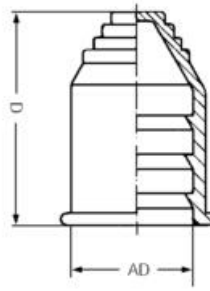

**RQE END CAP**

5030.012.207

End cap RQE AD10 Black

- TPE
- Temperature range from -40 °C to +120 °C

**PRODUCT DESCRIPTION**

End cap RQE, available in black or grey color.

TECHNICAL DATA

Colour	Black
Hose dimension AD	10
Material	thermoplastic
Pack size	50
Temperature operational max	120 °C
Temperature operational min	-40 °C
Weight kg / 100 ± 10%	0.16

Grey	Black	AD	D
5030.012.007	5030.012.207	10,0	29,0
5030.013.009	5030.012.209	13,0	32,5
5030.012.011	5030.012.211	15,8	36,5
5030.012.013	5030.012.213	18,5	37,5
5030.012.016	5030.012.216	21,2	37,5
5030.012.021	5030.012.221	28,5	40,2
5030.012.029	5030.012.229	34,5	44,2
5030.012.036	5030.012.236	42,5	46,0