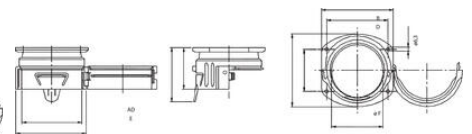

Multi-GFP

	AD	A	B	C	D	E	G	F
	mm	mm	mm	mm	mm	mm	mm	mm
5032.206.056	56	96,5	80,5	60,0	66,0	83,0	60,7	56
5032.206.070	70	94,0	96,0	60,5	80,5	96,4	65,5	68
5032.206.095	95	120,0	126,0	74,0	108,0	123,0	70,5	85