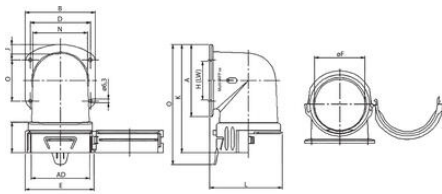

## TECHNICAL DATA

<b>Colour</b>	Black
<b>Hose dimension AD</b>	56
<b>Material</b>	Polyamide
<b>Temperature operational max</b>	115 °C
<b>Temperature operational min</b>	-40 °C

Multi-GFP

	AD	A mm	B mm	C mm	D mm	E mm	G mm	F mm
5032.206.056	56	96.5	80.5	60.0	66.0	83.0	60.7	56
5032.206.070	70	94.0	96.0	60.5	80.5	96.4	65.5	68
5032.206.095	95	120.0	126.0	74.0	108.0	123.0	70.5	85

Multi-WFP

	AD	A mm	B mm	C mm	D mm	E mm	H mm	K mm	L mm	N mm	F mm
5032.207.070	70	94	96	60.5	80.5	96.4	70	153.0	105	73.0	68
5032.207.095	95	120	126	74.0	108.0	123.0	95	191.0	130	98.2	95

Multi-GFP

	AD	A mm	B mm	C mm	D mm	E mm	G mm	F mm
5032.206.056	56	96.5	80.5	60.0	66.0	83.0	60.7	56
5032.206.070	70	94.0	96.0	60.5	80.5	96.4	65.5	68
5032.206.095	95	120.0	126.0	74.0	108.0	123.0	70.5	85