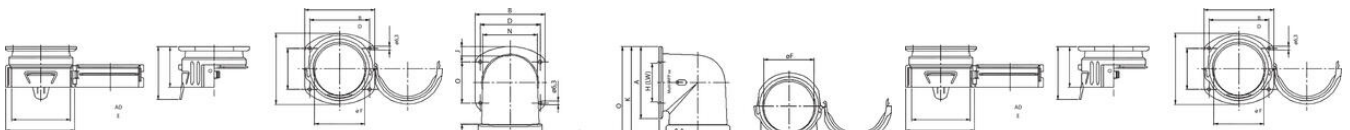

## TECHNICAL DATA

<b>Colour</b>	Black
<b>Hose dimension AD</b>	56
<b>Material</b>	Polyamide
<b>Temperature operational max</b>	115 °C
<b>Temperature operational min</b>	-40 °C

Multi-GFP

	AD	A mm	B mm	C mm	D mm	E mm	G mm	F mm
5032.206.056	56	96.5	80.5	60.0	66.0	83.0	60.7	56
5032.206.070	70	94.0	96.0	60.5	80.5	96.4	65.5	68
5032.206.095	95	120.0	126.0	74.0	108.0	123.0	70.5	85