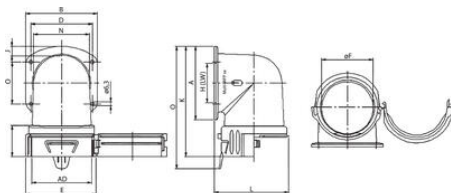

FLEXA

5032.206.056
 Plastic flange GFP ID 56 Black

PRODUCT DESCRIPTION

TECHNICAL DATA

Colour	Black
Hose dimension AD	56
Material	Polyamide
Temperature operational max	115 °C
Temperature operational min	-40 °C

Multi-GFP

	AD	A	B	C	D	E	G	F
	mm	mm	mm	mm	mm	mm	mm	mm
5032.206.056	56	96,5	80,5	60,0	66,0	83,0	60,7	56
5032.206.070	70	94,0	96,0	60,5	80,5	96,4	65,5	68
5032.206.095	95	120,0	126,0	74,0	108,0	123,0	70,5	85

Multi-WFP

	AD	A	B	C	D	E	H	K	L	N	F
	mm	mm	mm	mm	mm	mm	mm	mm	mm	mm	mm
5032.207.070	70	94	96	60,5	80,5	96,4	70	153,0	105	73,0	68
5032.207.095	95	120	126	74,0	108,0	123,0	95	191,0	130	98,2	95

Multi-GFP

	AD	A	B	C	D	E	G	F
	mm	mm	mm	mm	mm	mm	mm	mm
5032.206.056	56	96,5	80,5	60,0	66,0	83,0	60,7	56
5032.206.070	70	94,0	96,0	60,5	80,5	96,4	65,5	68
5032.206.095	95	120,0	126,0	74,0	108,0	123,0	70,5	85