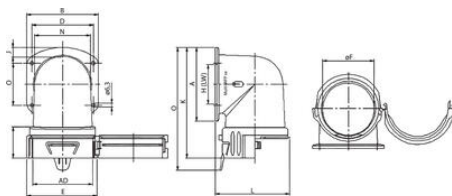

Multi-WFP

	AD	A	B	C	D	E	H	K	L	N	F
	mm	mm	mm	mm	mm	mm	mm	mm	mm	mm	mm
5032.207.070	70	94	96	60,5	80,5	96,4	70	153,0	105	73,0	68
5032.207.095	95	120	126	74,0	108,0	123,0	95	191,0	130	98,2	95