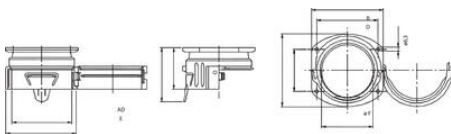

FLEXA

5032.206.056
 Plastic flange GFP ID 56 Black

PRODUCT DESCRIPTION

TECHNICAL DATA

Colour	Black
Hose dimension AD	56
Material	Polyamide
Temperature operational max	115 °C
Temperature operational min	-40 °C

Multi-GFP

	AD	A	B	C	D	E	G	F
	mm	mm	mm	mm	mm	mm	mm	mm
5032.206.056	56	96,5	80,5	60,0	66,0	83,0	60,7	56
5032.206.070	70	94,0	96,0	60,5	80,5	96,4	65,5	68
5032.206.095	95	120,0	126,0	74,0	108,0	123,0	70,5	85