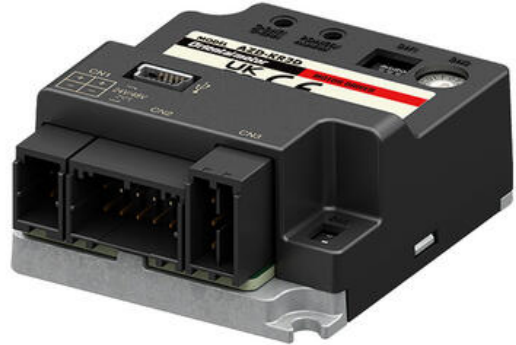

## ORIENTAL MOTOR AZD-KR2D MINI DRIVER WITH PULSE DRIVER AND MODBUS (RTU)

AZD-KR2D

AZ series DC input Mini Driver with pulse driver and Modbus (rtu)

- Compact design for small spaces
- Suitable for battery power (DC input)
- Same drive for all power motors.
- Modbus (rtu)