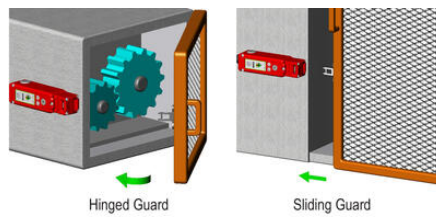

Maximum approach / withdrawal speed	600 mm/s
Mechanical reliability B10d	2.5 x 10⁸ operations at 100mA load
Mounting	4 x M5
MTTFd	356 years
Operating temperature	-25..50°C
PFHd	3.44 x 10⁻⁸
PL	e acc. ISO13849-1
Rated insulation voltage	600V ac
SIL	3 acc. EN62061
Solenoid Voltage	24V ac/dc
Thermal current (Ith)	5 A
Travel for positive opening	10 mm
Utilisation category	AC15, A300, 3 A
Withstand voltage	2500V ac