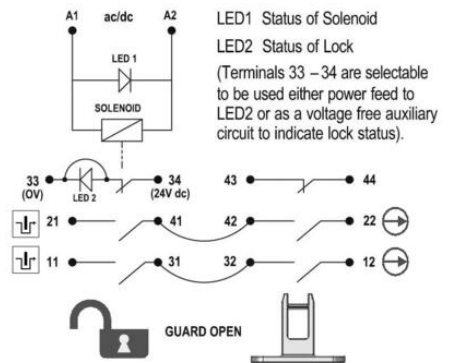

6.0	5.0	0mm
11/12	Open		
21/22	Open		
33/34			Open
43/44			Open