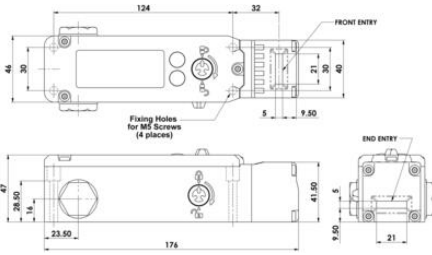

IDEM KLM LOCKING SWITCH

202403

KLM QC M23 12way 24v (lid release)

- Electric release
- 8 key entry positions
- 2 x LED indicator
- Locking force up to 2000 N
- Completely metal

PRODUCT DESCRIPTION

Locking switch with locking system SAMLOCK KLM, made of cast metal, with locking force up to 2000N. The switch is completely metal and, as an option, is also available with a head made of stainless steel. The switch has 2 LEDs that show the status of the solenoid and the state of the blockage. It also has a rotatable head, which provides 8 key entry positions for easy and flexible mounting. The KLM switch has a standard distance between the fixing holes - 30 mm.

In the event of a voltage drop, the switch can be opened in an emergency without any special keys. The switch is available in the version: voltage release.

TECHNICAL DATA

Actuator	Not included
Annual usage	8 cycles per hour/24 hours per day/365 days
Approvals	ISO 13849-1, ISO 14119, EN60204-1, EN62061, EN60947-5-1, UL 508
Conduit entry	M23 12 Pole
Contact type	4NC safety circuits: 2 solenoid/lock, 2 actuator/guard, 1NO auxiliary circuit: for indication of actuator status (guard open), 1NO auxiliary circuit: for lock status (selectable with LED2)
Contacts	4NC 2NO
Head material	Die cast metal
Holding force (F1Max)	3000 N
Housing material	Die cast metal
IP class	IP67
LED supply voltage	24Vdc
Manual operation	Manual release lid only

	6.0	5.0	0mm
11/12	Open		
21/22	Open		
33/34			Open
43/44			Open

	6.0	5.0	0mm
11/12	Open		
21/22	Open		
33/34			Open
43/44			Open