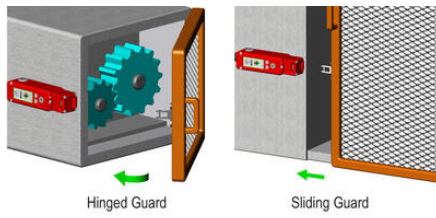

6.0	5.0	0mm
11/12	Open		
21/22	Open		
33/34			Open
43/44			Open