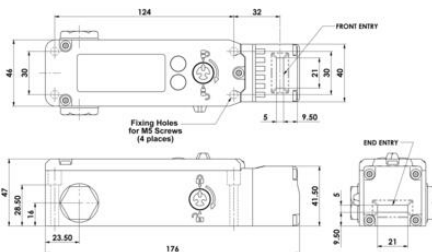

IDEM KLM LOCKING SWITCH

202403

KLM QC M23 12way 24v (lid release)

- Electric release
- 8 key entry positions
- 2 x LED indicator
- Locking force up to 2000 N
- Completely metal

PRODUCT DESCRIPTION

Locking switch with locking system SAMLOCK KLM, made of cast metal, with locking force up to 2000N. The switch is completely metal and, as an option, is also available with a head made of stainless steel. The switch has 2 LEDs that show the status of the solenoid and the state of the blockage. It also has a rotatable head, which provides 8 key entry positions for easy and flexible mounting. The KLM switch has a standard distance between the fixing holes - 30 mm.

In the event of a voltage drop, the switch can be opened in an emergency without any special keys. The switch is available in the version: voltage release.

TECHNICAL DATA

Actuator	Not included
Annual usage	8 cycles per hour/24 hours per day/365 days
Approvals	ISO 13849-1, ISO 14119, EN60204-1, EN62061, EN60947-5-1, UL 508
Conduit entry	M23 12 Pole
Contact type	4NC safety circuits: 2 solenoid/lock, 2 actuator/guard, 1NO auxiliary circuit: for indication of actuator status (guard open), 1NO auxiliary circuit: for lock status (selectable with LED2)
Contacts	4NC 2NO
Head material	Die cast metal
Holding force (F1Max)	3000 N
Housing material	Die cast metal
IP class	IP67
LED supply voltage	24Vdc
Manual operation	Manual release lid only

Maximum approach / withdrawal speed	600 mm/s
Mechanical reliability B10d	2.5 x 10 ⁸ operations at 100mA load
Mounting	4 x M5
MTTFd	356 years
Operating temperature	-25..50°C
PFHd	3.44 x 10 ⁻⁸
PL	e acc. ISO13849-1
Rated insulation voltage	600V ac
SIL	3 acc. EN62061
Solenoid Voltage	24V ac/dc
Thermal current (Ith)	5 A
Travel for positive opening	10 mm
Utilisation category	AC15, A300, 3 A
Withstand voltage	2500V ac

	6.0	5.0	0mm
11/12	Open		
21/22	Open		
33/34			Open
43/44			Open

	6.0	5.0	0mm
11/12	Open		
21/22	Open		
33/34			Open
43/44			Open