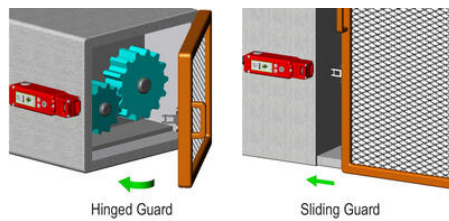

Maximum approach / withdrawal speed	600 mm/s
Mechanical reliability B10d	2.5 x 10⁶ operations at 100mA load
Mounting	4 x M5
MTTFd	356 years
Operating temperature	-25..50°C
PFHd	3.44 x 10⁻⁸
PL	e acc. ISO13849-1
Rated insulation voltage	600V ac
SIL	3 acc. EN62061
Solenoid Voltage	24V ac/dc
Thermal current (I_{th})	5 A
Travel for positive opening	10 mm
Utilisation category	AC15, A300, 3 A
Withstand voltage	2500V ac