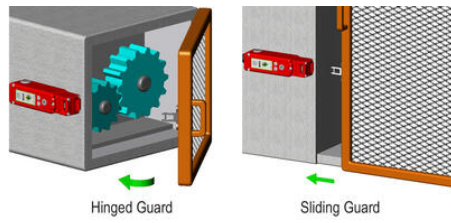

6.0	5.0	0mm
11/12	Open		
21/22	Open		
33/34			Open
43/44			Open