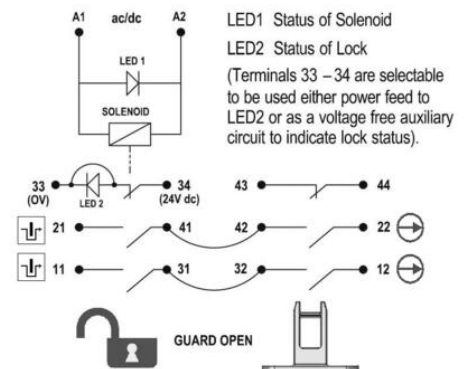

IDEM KLM LOCKING SWITCH

202001

KLM M20 24v (std release)

- Electric release
- 8 key entry positions
- 2 x LED indicator
- Locking force up to 2000 N
- Completely metal

PRODUCT DESCRIPTION

Locking switch with locking system SAMLOCK KLM, made of cast metal, with locking force up to 2000N. The switch is completely metal and, as an option, is also available with a head made of stainless steel. The switch has 2 LEDs that show the status of the solenoid and the state of the blockage. It also has a rotatable head, which provides 8 key entry positions for easy and flexible mounting. The KLM switch has a standard distance between the fixing holes - 30 mm. In the event of a voltage drop, the switch can be opened in an emergency without any special keys. The switch is available in the version: voltage release.

TECHNICAL DATA

Actuator	Not included
Annual usage	8 cycles per hour/24 hours per day/365 days
Approvals	ISO 13849-1, ISO 14119, EN60204-1, EN62061, EN60947-5-1, UL 508
Conduit entry	M20
Contact type	4NC safety circuits: 2 solenoid/lock, 2 actuator/guard, 1NO auxiliary circuit: for indication of actuator status (guard open), 1NO auxiliary circuit: for lock status (selectable with LED2)
Contacts	4NC 2NO
Head material	Die cast metal
Holding force (F1Max)	3000 N
Housing material	Die cast metal
IP class	IP67
LED supply voltage	24Vdc
Manual operation	Standard manual release lid and side

Maximum approach / withdrawal speed	600 mm/s
Mechanical reliability B10d	2.5 x 10 ⁶ operations at 100mA load
Mounting	4 x M5
MTTFd	356 years
Operating temperature	-25..50°C
PFHd	3.44 x 10 ⁻⁸
PL	e acc. ISO13849-1
Rated insulation voltage	600V ac
SIL	3 acc. EN62061
Solenoid Voltage	24V ac/dc
Thermal current (I _{th})	5 A
Travel for positive opening	10 mm
Utilisation category	AC15, A300, 3 A
Withstand voltage	2500V ac

	6.0	5.0	0mm
11/12	Open		
21/22	Open		
33/34			Open
43/44			Open

	6.0	5.0	0mm
11/12	Open		
21/22	Open		
33/34			Open
43/44			Open