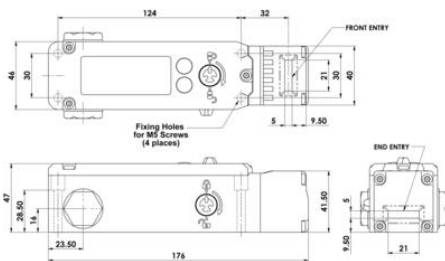

IDEM KLM LOCKING SWITCH

202001

KLM M20 24v (std release)

- Electric release
- 8 key entry positions
- 2 x LED indicator
- Locking force up to 2000 N
- Completely metal

PRODUCT DESCRIPTION

Locking switch with locking system SAMLOCK KLM, made of cast metal, with locking force up to 2000N. The switch is completely metal and, as an option, is also available with a head made of stainless steel. The switch has 2 LEDs that show the status of the solenoid and the state of the blockage. It also has a rotatable head, which provides 8 key entry positions for easy and flexible mounting. The KLM switch has a standard distance between the fixing holes - 30 mm. In the event of a voltage drop, the switch can be opened in an emergency without any special keys. The switch is available in the version: voltage release.

TECHNICAL DATA

Actuator	Not included
Annual usage	8 cycles per hour/24 hours per day/365 days
Approvals	ISO 13849-1, ISO 14119, EN60204-1, EN62061, EN60947-5-1, UL 508
Conduit entry	M20
Contact type	4NC safety circuits: 2 solenoid/lock, 2 actuator/guard, 1NO auxiliary circuit: for indication of actuator status (guard open), 1NO auxiliary circuit: for lock status (selectable with LED2)
Contacts	4NC 2NO
Head material	Die cast metal
Holding force (F1Max)	3000 N
Housing material	Die cast metal
IP class	IP67
LED supply voltage	24Vdc
Manual operation	Standard manual release lid and side

Maximum approach / withdrawal speed	600 mm/s
Mechanical reliability B10d	2.5 x 10 ⁶ operations at 100mA load
Mounting	4 x M5
MTTFd	356 years
Operating temperature	-25..50°C
PFHd	3.44 x 10 ⁻⁸
PL	e acc. ISO13849-1
Rated insulation voltage	600V ac
SIL	3 acc. EN62061
Solenoid Voltage	24V ac/dc
Thermal current (I _{th})	5 A
Travel for positive opening	10 mm
Utilisation category	AC15, A300, 3 A
Withstand voltage	2500V ac

	6.0	5.0	0mm
11/12	Open		
21/22	Open		
33/34			Open
43/44			Open

	6.0	5.0	0mm
11/12	Open		
21/22	Open		
33/34			Open
43/44			Open