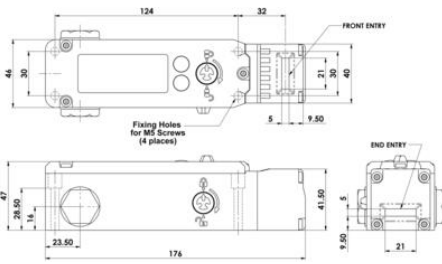

IDEM KLM LOCKING SWITCH

202001

KLM M20 24v (std release)

- Electric release
- 8 key entry positions
- 2 x LED indicator
- Locking force up to 2000 N
- Completely metal

PRODUCT DESCRIPTION

Locking switch with locking system SAMLOCK KLM, made of cast metal, with locking force up to 2000N. The switch is completely metal and, as an option, is also available with a head made of stainless steel. The switch has 2 LEDs that show the status of the solenoid and the state of the blockage. It also has a rotatable head, which provides 8 key entry positions for easy and flexible mounting. The KLM switch has a standard distance between the fixing holes - 30 mm. In the event of a voltage drop, the switch can be opened in an emergency without any special keys. The switch is available in the version: voltage release.

TECHNICAL DATA

Actuator	Not included
Annual usage	8 cycles per hour/24 hours per day/365 days
Approvals	ISO 13849-1, ISO 14119, EN60204-1, EN62061, EN60947-5-1, UL 508
Conduit entry	M20
Contact type	4NC safety circuits: 2 solenoid/lock, 2 actuator/guard, 1NO auxiliary circuit: for indication of actuator status (guard open), 1NO auxiliary circuit: for lock status (selectable with LED2)
Contacts	4NC 2NO
Head material	Die cast metal
Holding force (F1Max)	3000 N
Housing material	Die cast metal
IP class	IP67
LED supply voltage	24Vdc
Manual operation	Standard manual release lid and side

	6.0	5.0	0mm
11/12	Open		
21/22	Open		
33/34			Open
43/44			Open

	6.0	5.0	0mm
11/12	Open		
21/22	Open		
33/34			Open
43/44			Open