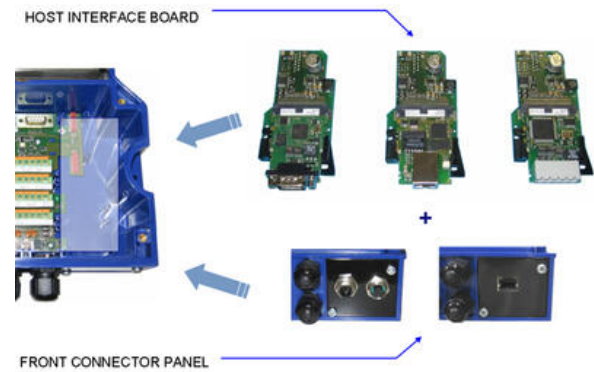

## DATALOGIC - NETWORK CARDS

BM100

Datalogic backup and addressing module for CBX box

- Add in cards for CBX500 & CBX100
- Backup modules
- Fieldbus cards for ProfiBus and Profinet