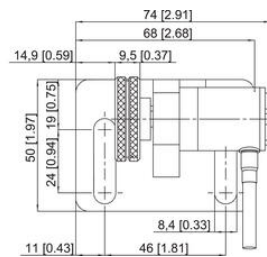

PRODUCT DESCRIPTION

Please refer to the image below for ordering information.

Order code	05.2400.0040.1000.50	XX
<i>Resolution</i>	<i>Cable outlet</i>	a
0.1 mm	radial cable, 2 m [6.56'] PVC	Measuring wheel
		45 = knurled aluminum
		49 = rubber, Shure hardness 60

Signal	OV	+Us	A	Ä	B	ß	o	ö
Cable colour with inverted signal	WH	BN	GN	YE	GY	FK	BU	RD

Signal	OV	+Us	A	Ä	B	ß	o	ö
Cable colour with inverted signal	WH	BN	GN	YE	GY	FK	BU	RD