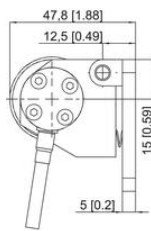

PRODUCT DESCRIPTION

Please refer to the image below for ordering information.

Order code	05.2400.0040.1000.50	XX
<i>Resolution</i>	<i>Cable outlet</i>	a
0.1 mm	radial cable, 2 m [6.56'] PVC	Measuring wheel
		45 = knurled aluminum
		49 = rubber, Shure hardness 60

Signal	OV	+Us	A	Ä	B	ß	o	ö
Cable colour with inverted signal	WH	BN	GN	YE	GY	FK	BU	RD

Signal	OV	+Us	A	Ä	B	ß	o	ö
Cable colour with inverted signal	WH	BN	GN	YE	GY	FK	BU	RD