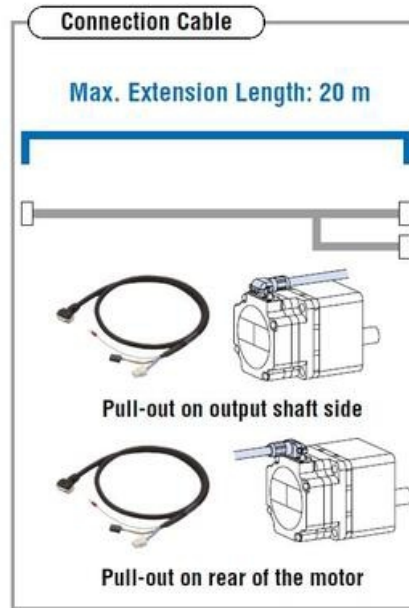

ORIENTAL MOTOR CABLES

CC015KH-BLF

Motor connection cable 1.5M pull out front

- Cables

PRODUCT DESCRIPTION