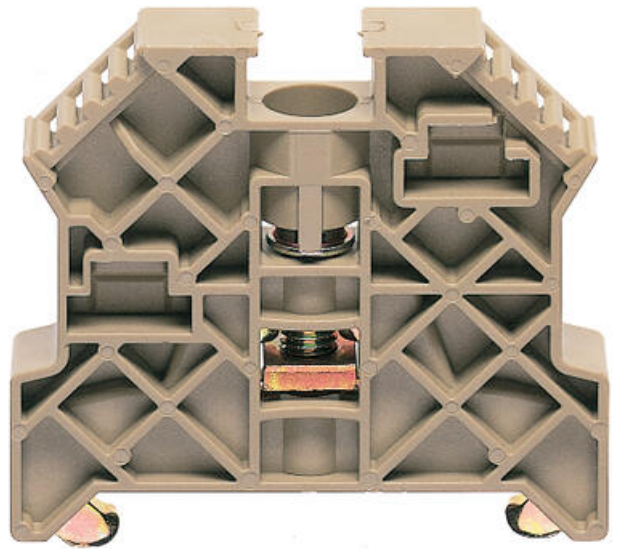

**END STOPS - TS35/TS32 & TS15**

TS 15, TS 32, TS35

3748.4

ZES 35 - Black, Snap on TS35 medium profile end stop

- Compact & heavy duty versions
- Material polyamide 6.6
- Snap on or Screw mounting

**PRODUCT DESCRIPTION****TECHNICAL DATA****GENERAL DATA**

Colour	Black
Mounting	TS 35

**DIMENSIONS**

Length	59 mm
Width	6 mm
Height	38.5 mm

**MATERIALS**

Material	Polyamide 6.6
Flammability class	UL94-V2
Operating temperature from	-40 °C
Operating temperature to	105 °C