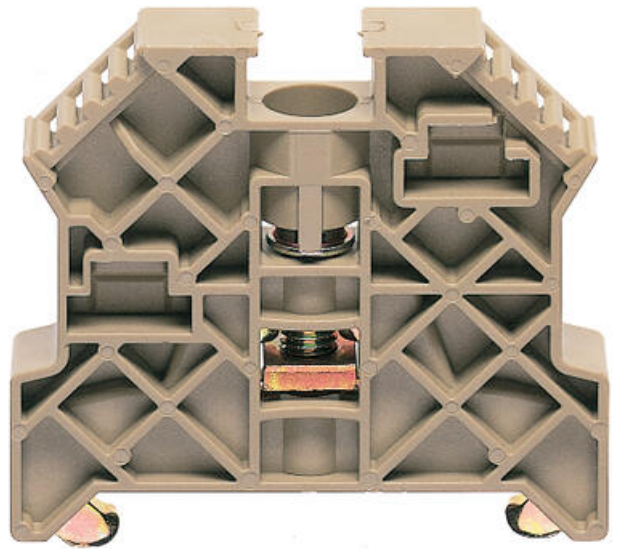

END STOPS - TS35/TS32 & TS15

TS 15, TS 32, TS35

2136.5

EH 2 - Blue, End support for BKA 2.5/4 direct mount

- Compact & heavy duty versions
- Material polyamide 6.6
- Snap on or Screw mounting

**PRODUCT DESCRIPTION****TECHNICAL DATA****GENERAL DATA**

Colour	Blue
Mounting	surface mounted

DIMENSIONS

Length	27 mm
Width	7 mm
Height	21 mm
Hole diameter	3.5 mm

MATERIALS

Material	Polyamide 6.6
Flammability class	UL94-V2
Operating temperature from	-40 °C
Operating temperature to	105 °C