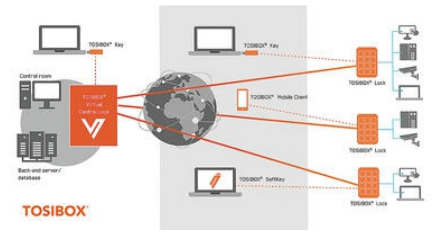

WLAN

Yes

Modell	VPN hastighet	VPN anslutningar	LAN portar	WLAN	4G/LTE
TOSIBOX® 175	10 Mbit/s	Max 10	1	✓	✓
TOSIBOX® 410	70 Mbit/s	Max 50	1		
TOSIBOX® 650	70 Mbit/s	Max 50	1	✓	
TOSIBOX® 670	70 Mbit/s	Max 50	1		✓
TOSIBOX® 675	70 Mbit/s	Max 50	1	✓	✓