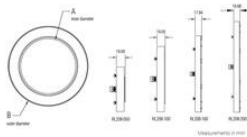

Mechanical Specifications