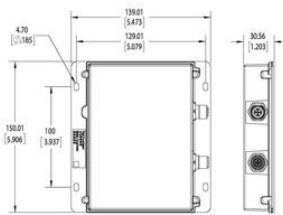

ADVANCED ILLUMINATION SL-S100150 LARGE SPOT LIGHT

EuroBrite™ Strobe/Continuous

SL-S100150M-470
 Ai EuroBrite™ spot light, 100mm, Medium Lens, Blue

- Twice the size and power of the SL-S050075
- Cost-effective, feature-rich design
- Robust, sealed IP67 enclosure
- On-board smart driver - seamless strobe or continuous

PRODUCT DESCRIPTION

TECHNICAL DATA

TECHNICAL DATA

Wavelength	470
-------------------	-----

Dimensions are in millimeters (inches)

Dimensions are in millimeters (inches)