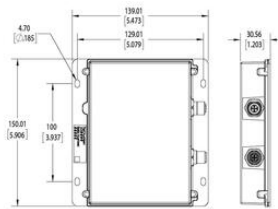

PRODUCT DESCRIPTION

TECHNICAL DATA

TECHNICAL DATA

Wavelength	470
-------------------	------------

Length (mm)	150
Width (mm)	139
Height (mm)	30

Dimensions are in millimeters (inches)

Length (mm)	150
Width (mm)	139
Height (mm)	30

Dimensions are in millimeters (inches)