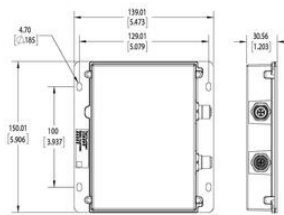

PRODUCT DESCRIPTION

TECHNICAL DATA

TECHNICAL DATA

Wavelength	470
-------------------	-----

Dimensions are in millimeters (inches)

Dimensions are in millimeters (inches)