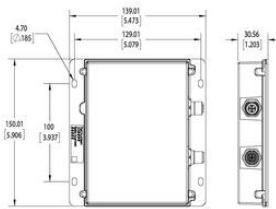

ADVANCED ILLUMINATION SL-S100150 LARGE SPOT LIGHT

EuroBrite™ Strobe/Continuous

SL-S100150M-470
 Ai EuroBrite™ spot light, 100mm, Medium Lens, Blue

- Twice the size and power of the SL-S050075
- Cost-effective, feature-rich design
- Robust, sealed IP67 enclosure
- On-board smart driver - seamless strobe or continuous

PRODUCT DESCRIPTION

TECHNICAL DATA

TECHNICAL DATA

Wavelength	470
-------------------	------------

Length (mm)	150
Width (mm)	139
Height (mm)	30

Dimensions are in millimeters (inches)

Length (mm)	150
Width (mm)	139
Height (mm)	30

Dimensions are in millimeters (inches)