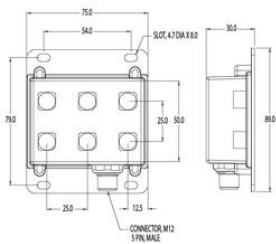

### TECHNICAL DATA

<b>Wavelength</b>	470
-------------------	-----

Length (mm)	89
Width (mm)	75
Height (mm)	30

Dimensions are in millimeters

Length (mm)	89
Width (mm)	75
Height (mm)	30

Dimensions are in millimeters