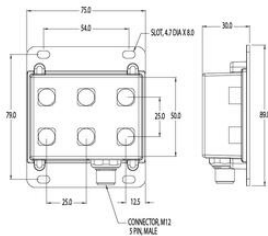

PRODUCT DESCRIPTION

TECHNICAL DATA

TECHNICAL DATA

Wavelength

470

Length (mm)	89
Width (mm)	75
Height (mm)	30

Dimensions are in millimeters.

Length (mm)	89
Width (mm)	75
Height (mm)	30

Dimensions are in millimeters.