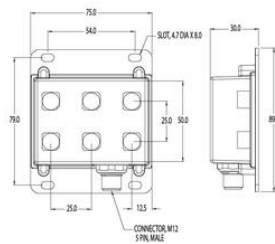

## TECHNICAL DATA

### TECHNICAL DATA

<b>Wavelength</b>	470
-------------------	-----

Length (mm)	89
Width (mm)	75
Height (mm)	30

Dimensions are in millimeters

Length (mm)	89
Width (mm)	75
Height (mm)	30

Dimensions are in millimeters