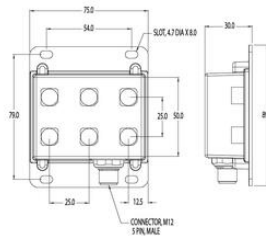

PRODUCT DESCRIPTION

TECHNICAL DATA

TECHNICAL DATA

Wavelength

470

Length (mm)	89
Width (mm)	75
Height (mm)	30

Dimensions are in millimeters.

Length (mm)	89
Width (mm)	75
Height (mm)	30

Dimensions are in millimeters.