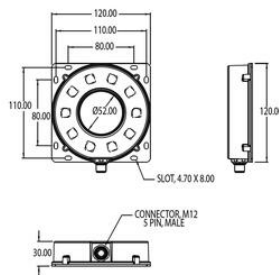

PRODUCT DESCRIPTION

TECHNICAL DATA

TECHNICAL DATA

Wavelength	470
-------------------	-----

Length (mm)	120
Width (mm)	120
Height (mm)	30

Dimensions are in millimeters

Length (mm)	120
Width (mm)	120
Height (mm)	30

Dimensions are in millimeters