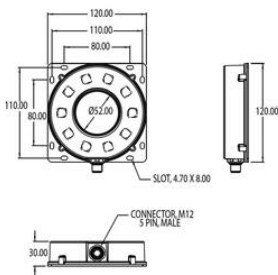

ADVANCED ILLUMINATION RL-S052120 EUROBRITE RING LIGHT

Strobe/Continuous

RL-S052120M-470
 Ai EuroBrite™ Ring Light, Medium Lens, Blue

- On-board smart driver - seamless strobe or continuous
- Robust, sealed IP67 enclosure
- Highly cost effective
- Easy M12X1 connection

PRODUCT DESCRIPTION

TECHNICAL DATA

TECHNICAL DATA

Wavelength	470
-------------------	-----

Length (mm)	120
Width (mm)	120
Height (mm)	30

Dimensions are in millimeters

Length (mm)	120
Width (mm)	120
Height (mm)	30

Dimensions are in millimeters