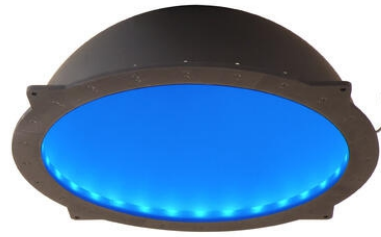

## ADVANCED ILLUMINATION DL180 DIFFUSE LIGHT

Large Area

DL180-455C5  
 Ai Large Area Diffuse Light, Blue, C5

- Large 1.12 meter (44") dome
- Diffuse dome for inspecting specular objects
- Designed for large object inspections