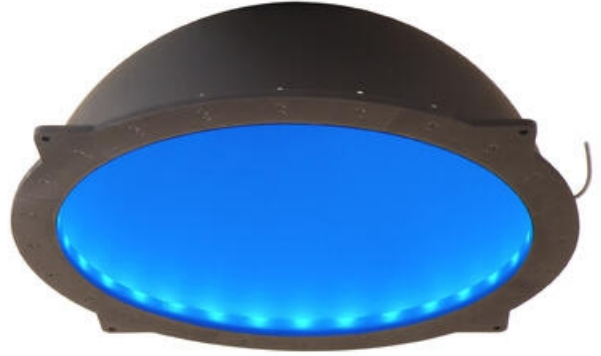

ADVANCED ILLUMINATION DL180 DIFFUSE LIGHT

Large Area

DL180-455C5
Ai Large Area Diffuse Light, Blue, C5

- Large 1.12 meter (44") dome
- Diffuse dome for inspecting specular objects
- Designed for large object inspections

PRODUCT DESCRIPTION

TECHNICAL DATA

TECHNICAL DATA

Wavelength

455