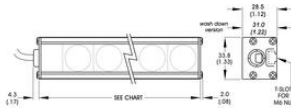

Width	34 mm
Connector/controller	Default-off strobe/continuous in-line controller
Standard cable length	Up to 2 meters
Photobiological risk factor IEC 6247	Group 1 (low risk)
Operating temperature	0°C - 60°C
Approvals	IEC 62471, CE, RoHS
IP class	IP65
Weight	195.1 g