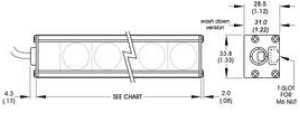

Standard cable length	Up to 2 meters
Photobiological risk factor IEC 6247	Group 2 (moderate risk)
Operating temperature	0°C - 60°C
Approvals	IEC 62471, CE, RoHS
IP class	IP65
Weight	195.1 g