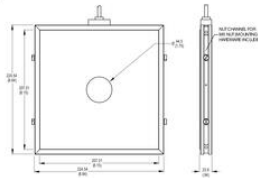

### TECHNICAL DATA

<b>Wavelength</b>	470
-------------------	-----

Dimensional Information

STANDARD CABLE LENGTH: 1.5 Meter (5P)

DIMENSIONS ARE IN MILLIMETERS (INCH)

Dimensional Information

STANDARD CABLE LENGTH: 1.5 Meter (5P)

DIMENSIONS ARE IN MILLIMETERS (INCH)