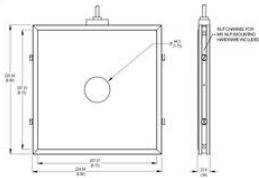

## ADVANCED ILLUMINATION FD 2D EXPANDABLE DIFFUSE LIGHTS

Back Lit Flat

FD0808-470IC  
 Ai Flat Diffuse Light, 8"x8", Blue, ICS2

- Space saving design for illuminating highly reflective objects
- Diffuse illumination in 1" x 1" increments; Sizes from 4" x 4" to 22" x 34" (even) or 3" x 3" up to 21" x 33" (odd)
- Space saving design

### TECHNICAL DATA

<b>Wavelength</b>	470
-------------------	-----

Dimensional Information

STANDARD CABLE LENGTH: 1.5 Meter (5P)

DIMENSIONS ARE IN MILLIMETERS (INCH)

Dimensional Information

STANDARD CABLE LENGTH: 1.5 Meter (5P)

DIMENSIONS ARE IN MILLIMETERS (INCH)