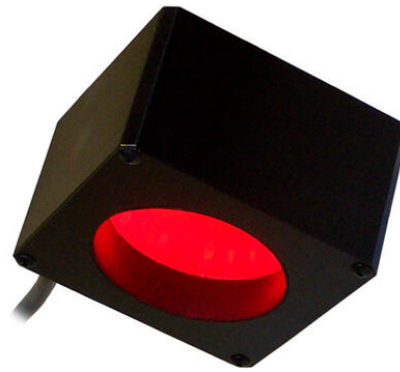

## ADVANCED ILLUMINATION DL2230 DIFFUSE LIGHT

General Purpose

DL2230-470I3  
 Ai Diffuse Light, Blue, I3

- A modified, extremely efficient integrating light source
- Compact, space saving design - ideally suited for inspecting small, specular objects
- Wide range of wavelengths