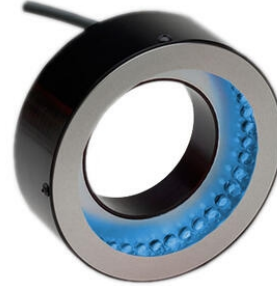

ADVANCED ILLUMINATION RL3940 DARK FIELD RING LIGHTING

Powerful

RL3940-47024
 AI RL3940 470 24V

- Lighting for low angles in a compact format, only 100 mm in diameter

PRODUCT DESCRIPTION

TECHNICAL DATA

TECHNICAL DATA