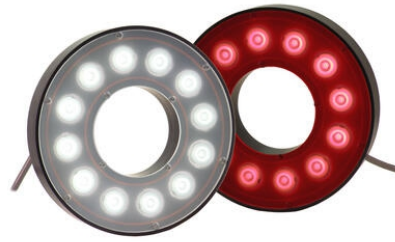

## ADVANCED ILLUMINATION RL113 BRIGHT FIELD RING LIGHT

High Performance

RL113-470C5  
 Ai Bright Field Ring Light, Blue, C5

- High intensity from a long working distance - 45,500 lux from 300mm (12")
- IP67 compliant design; washdown capabilities
- Previous RL113 Derivative: RL169