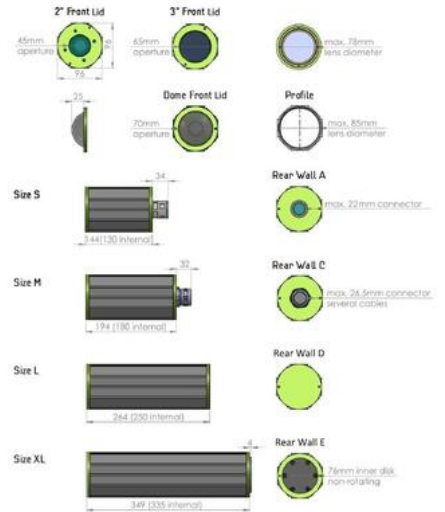

Accessories:

Product	Image	Order No.	Product	Image	Order No.	Product	Image	Order No.
Air Nozzle		50.100.025	Position Ring		20.040.002	Mounting Kit 1		5.010.000
2" Wind Curtain		50.100.010	Cooling Module		60.100.010	Mounting Kit 2		5.020.000
Tube Wind Curtain 2"		50.100.017	El. Heating Plate		70.100.010	Mounting Kit 6		5.060.000
3" Wind Curtain		50.100.011	Sun roof		20.011.001	Mounting Kit 7		5.070.000
Shutter 2"		50.200.020	Size M		20.011.002	Mounting Kit 9		5.090.000
Shutter 3"		50.200.021	Size L		20.011.003			
Dome Window		20.040.015	Rear Wall E		20.040.014	Mounting Kit 10		5.100.000
30mm Extension		15.030.030	Deflection Mirror 90°		20.020.004	Mounting Kit 15		5.150.000
60mm Extension		15.030.085	Corrugated Tube 28mm		20.000.006	Mounting Kit 16		5.160.000
M72 Front Lid		20.040.018	Mounting Tool		90.000.004	Mounting Kit 17		5.170.000