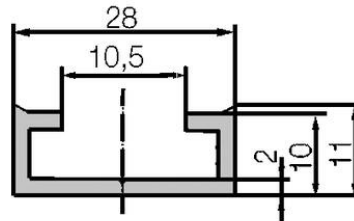

## GELBAU - MOUNTING RAIL CLAMPS

3045.1219

C Rail Aluminium for 21mm Profile (2m Lengths)

## TECHNICAL DATA

<b>Fits to</b>	21 mm
<b>Material</b>	Aluminium