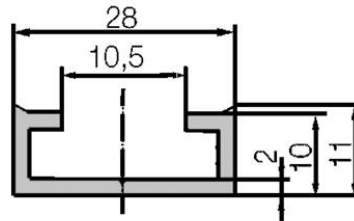

GELBAU - MOUNTING RAIL CLAMPS

3045.1219

C Rail Aluminium for 21mm Profile (2m Lengths)

PRODUCT DESCRIPTION

TECHNICAL DATA

Fits to	21 mm
Material	Aluminium