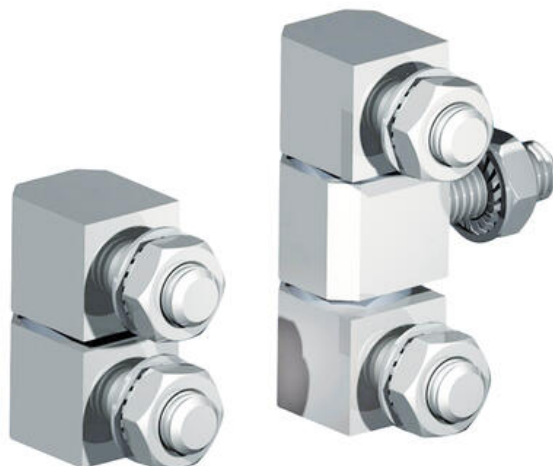

EXTERNAL STAINLESS BOLT-ON HINGE 180°

323018

External bolt-on hinge, 180°, 3-part hinge, SS 303, fixed

- Stainless or acid resistant
- Surface installation on the door
- Two block is lift-off variant

PRODUCT DESCRIPTION

TECHNICAL DATA

Material	Stainless steel AISI 304
Opening angle	180 °

B