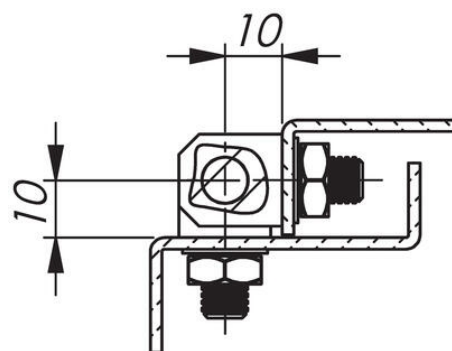

EXTERNAL STAINLESS BOLT-ON HINGE 180°

323018

External bolt-on hinge, 180°, 3-part hinge, SS 303, fixed

- Stainless or acid resistant
- Surface installation on the door
- Two block is lift-off variant

PRODUCT DESCRIPTION

TECHNICAL DATA

Material	Stainless steel AISI 304
Opening angle	180 °

B