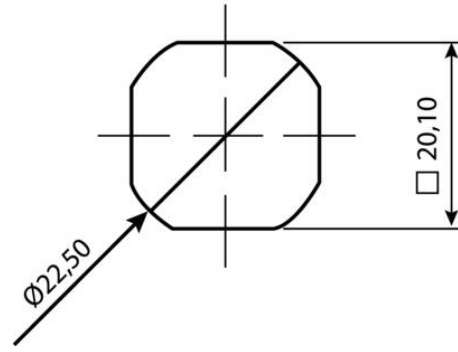

## QUARTER-TURN WING KNOB 18MM PADLOCKABLE

241385  
 Padlockable wingknob Latch chrome with standard nut

- For a padlock
- Compact 18mm lock housing
- IP65
- 90° open / close

### PRODUCT DESCRIPTION

Locking knob for padlocks with universal right or left mounting. Using a padlock, the operation of the knob can be blocked. Protection class IP65/NEMA 4.

Please note that rule is ordered separately. Select rule: with allowance

### TECHNICAL DATA

<b>Configurable</b>	No
<b>Material lock housing</b>	Zinc, chrome
<b>Material nut</b>	Zinc, chrome
<b>Materials angry</b>	Zinc, chrome

 COMBI

IP65