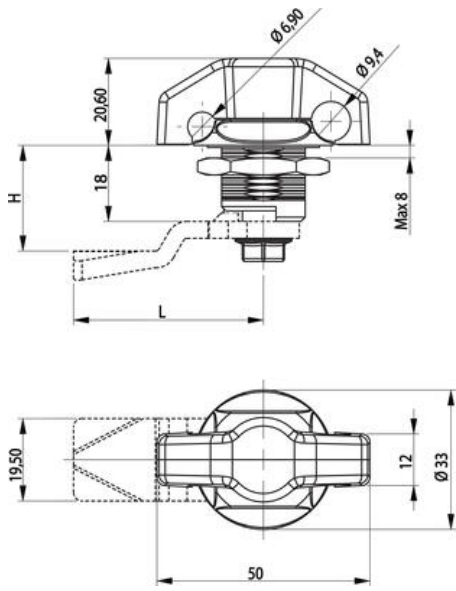

## QUARTER-TURN WING KNOB 18MM PADLOCKABLE

241385  
 Padlockable wingknob Latch chrome with standard nut

- For a padlock
- Compact 18mm lock housing
- IP65
- 90° open / close

### PRODUCT DESCRIPTION

Locking knob for padlocks with universal right or left mounting. Using a padlock, the operation of the knob can be blocked. Protection class IP65/NEMA 4.

Please note that rule is ordered separately. Select rule: with allowance

### TECHNICAL DATA

<b>Configurable</b>	No
<b>Material lock housing</b>	Zinc, chrome
<b>Material nut</b>	Zinc, chrome
<b>Materials angry</b>	Zinc, chrome

 COMBI

IP65