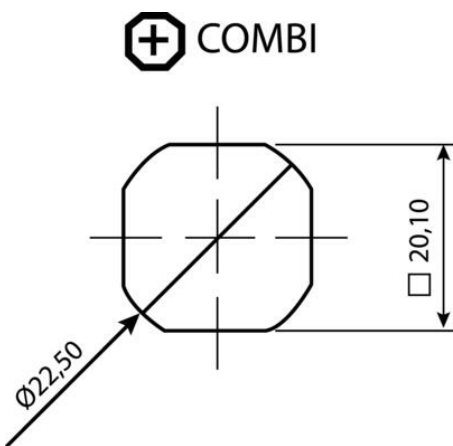

## QUARTER-TURN WING KNOB 18MM PADLOCKABLE

241385  
 Padlockable wingknob Latch chrome with standard nut

- For a padlock
- Compact 18mm lock housing
- IP65
- 90° open / close

### PRODUCT DESCRIPTION

Locking knob for padlocks with universal right or left mounting. Using a padlock, the operation of the knob can be blocked. Protection class IP65/NEMA 4.

Please note that rule is ordered separately. Select rule: with allowance

### TECHNICAL DATA

<b>Configurable</b>	No
<b>Material lock housing</b>	Zinc, chrome
<b>Material nut</b>	Zinc, chrome
<b>Materials angry</b>	Zinc, chrome

 COMBI

IP65