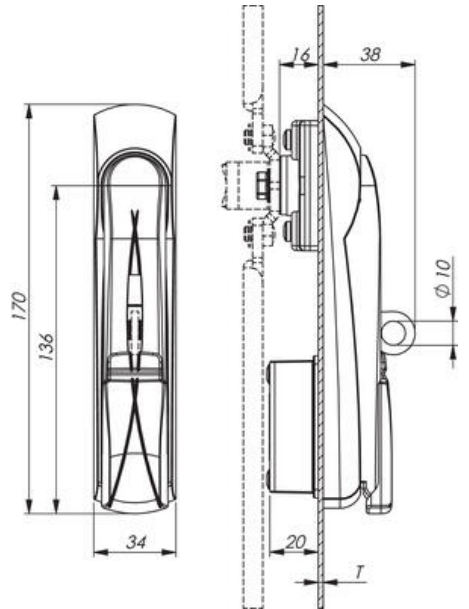

VISION SWING HANDLE STAINLESS STEEL IP69K

123031210-C47U

Vision swing handle, SS316, 90°, 0.8-1.5mm, recessed hexagon 8/3mm pin

- IP69K
- Cylinder or stake
- Acid-resistant steel
- 90° clockwise or counterclockwise

PRODUCT DESCRIPTION

Recessed spaniel handle for 40 mm profile cylinder and rule. Made of acid-proof steel.

- Acid resistant
- IP69K
- For rule
- With or without dust cover
- 90° clockwise or counterclockwise rotation

TECHNICAL DATA

Material	Stainless steel 316
-----------------	---------------------

IP69K