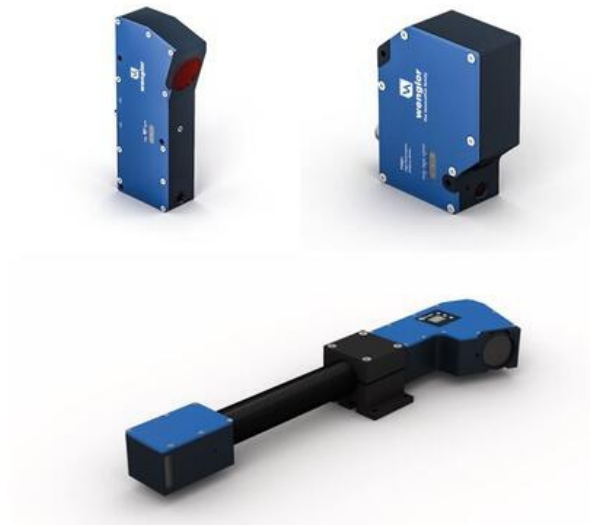

## WENGLOR TRIANGULATION

### Wenglor 2D/3D Cameras

#### WNG-MLSL121-R

- Up to 12 million measuring points per second
- Optimized profile quality thanks to HDR function
- Precise measuring range resolution X (> 2000 measuring points)
- Increased resistance to extraneous light and high speed